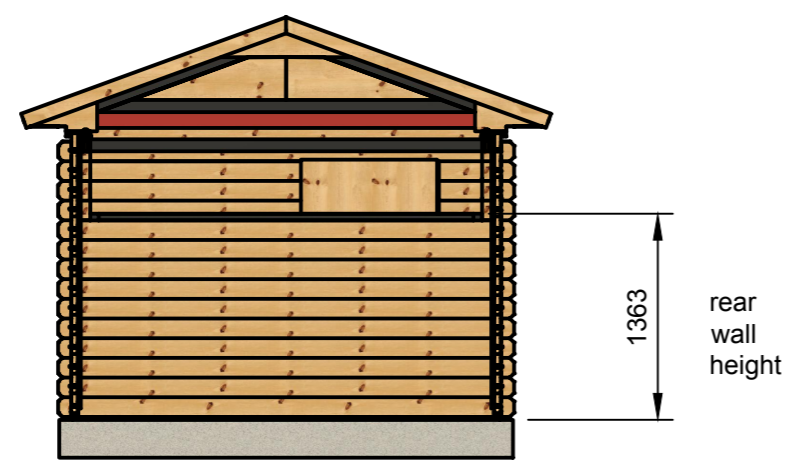

# GreenLine BIG-44

A-A (1:20)

FRONT

REAR

Dept.	Technical reference	Created by	APRIL 2021	Approved by
		Document type	ROLL-OFF BIG 44 mm	Document status
		Title	Datenblatt data sheet	DWG No.
Rev.	Date of issue	Sheet		1/1