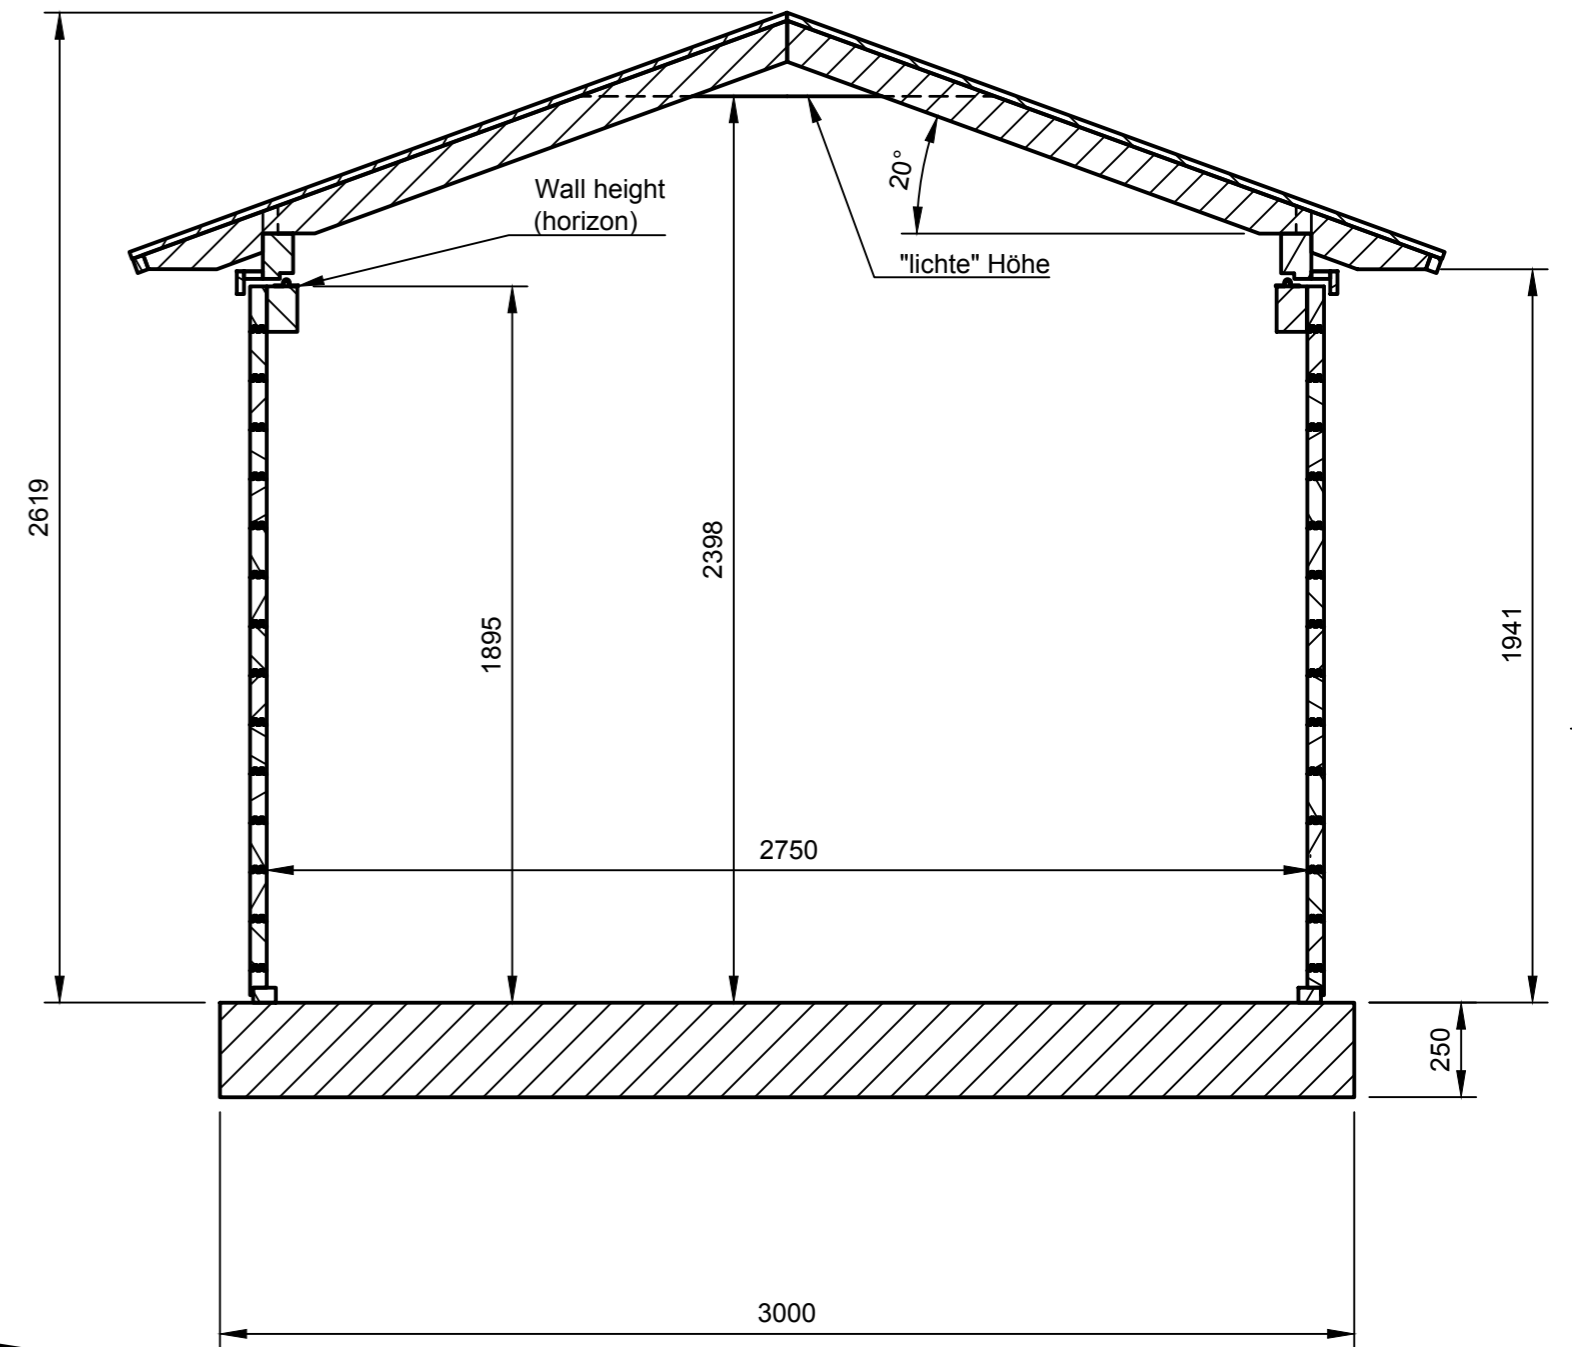

# GreenLine BIG-44

A-A (1:20)

FRONT

REAR

Dept.	Technical reference	Created by	APRIL 2021	Approved by
		Document type	ROLL-OFF BIG 44 mm	Document status
		Title	Datenblatt data sheet	DWG No.
Rev.	Date of issue	Sheet		1/1