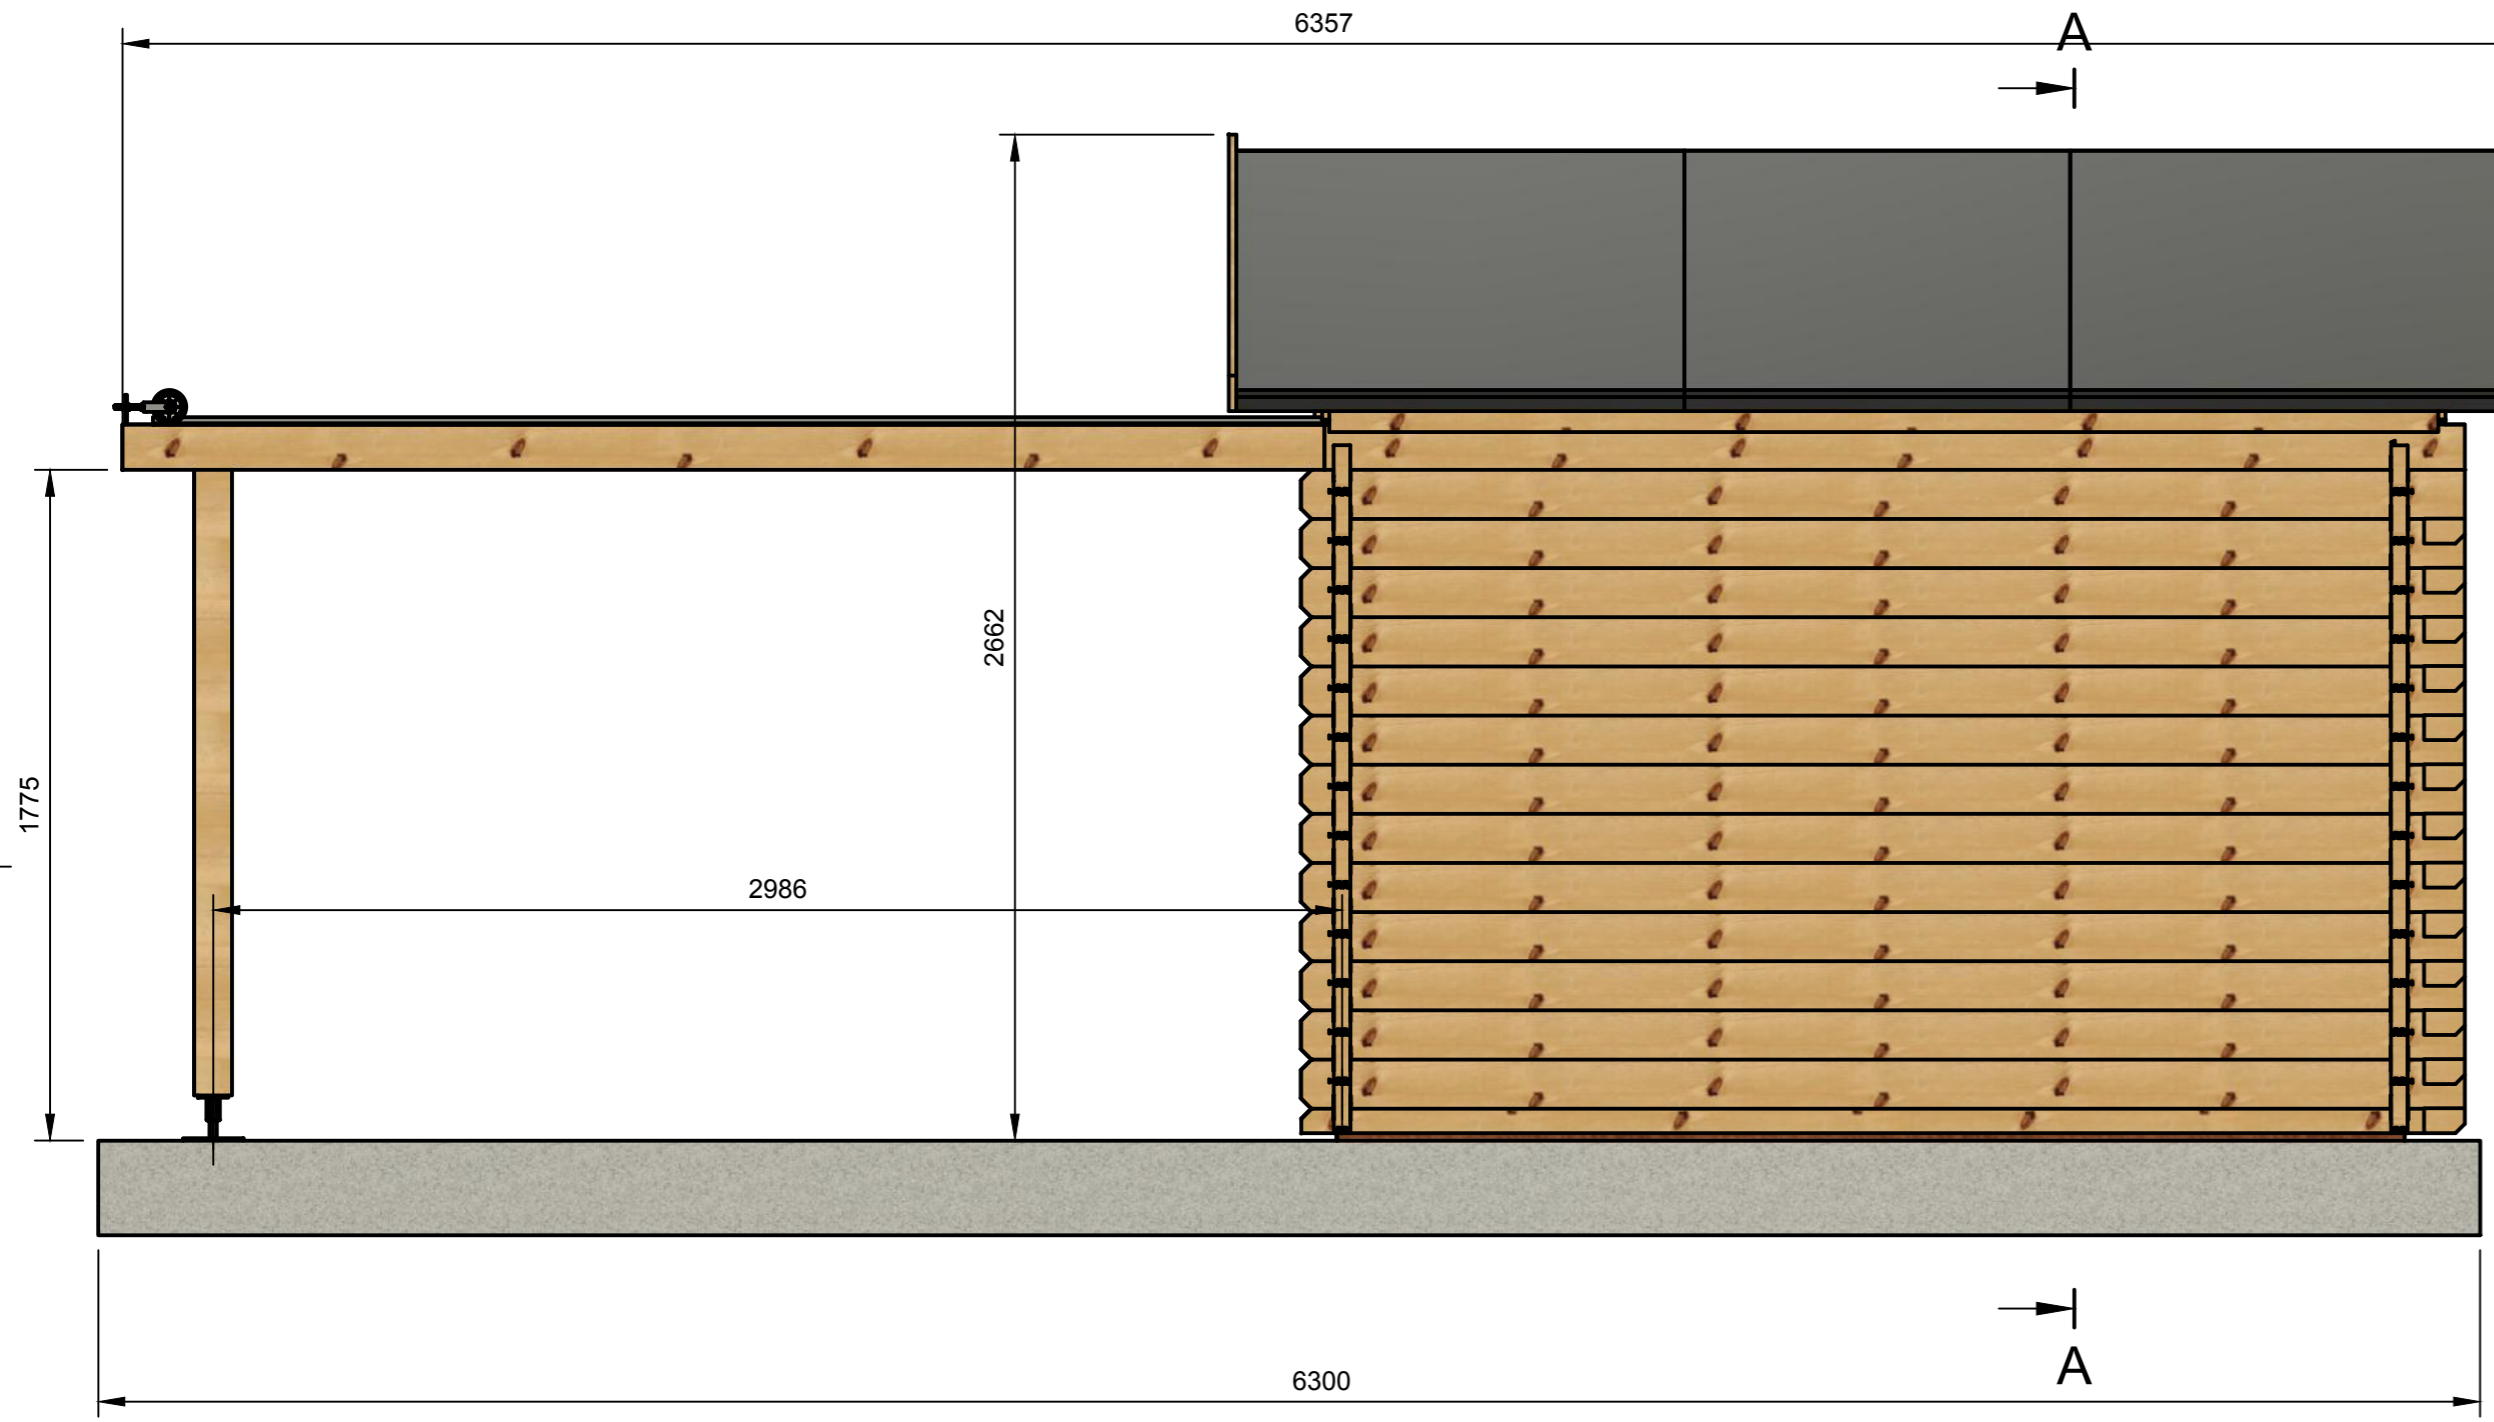

# GreenLine BIG-44

A-A (1:20)

FRONT

REAR

Dept.	Technical reference	Created by	APRIL 2021	Approved by
		Document type	ROLL-OFF BIG 44 mm	Document status
		Title	Datenblatt data sheet	DWG No.
Rev.	Date of issue	Sheet		1/1