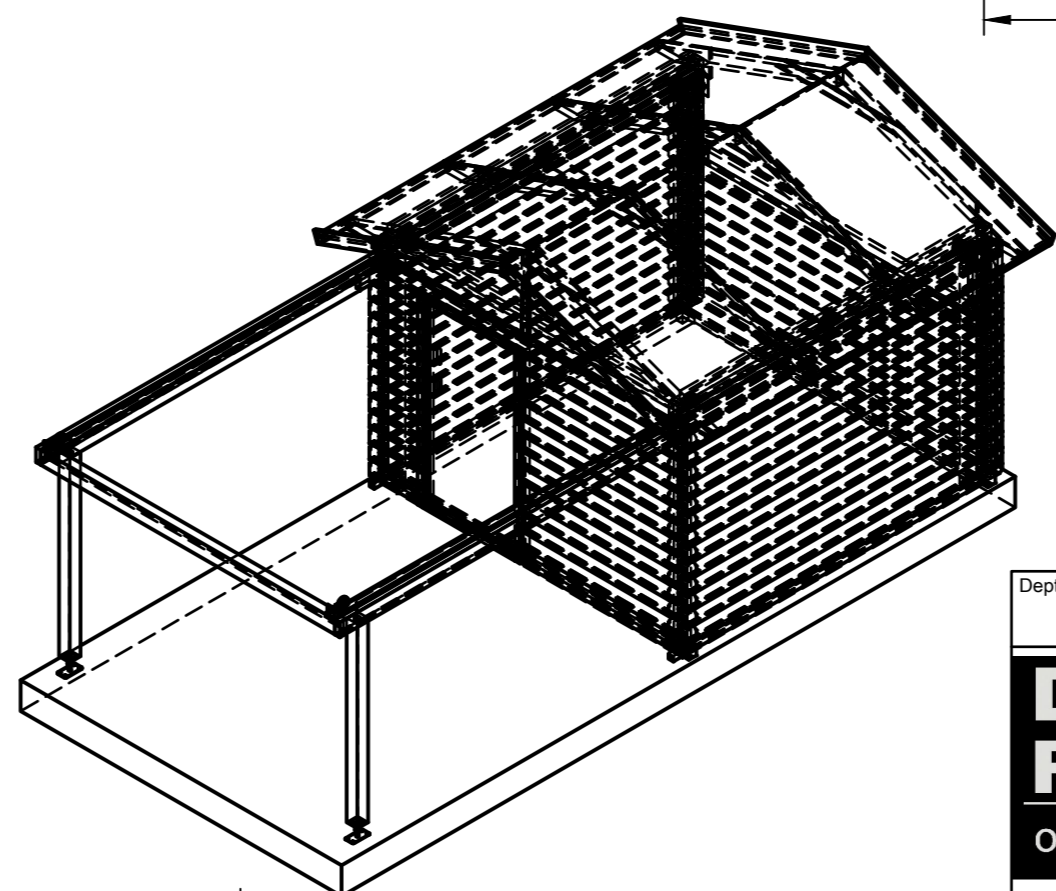

# GreenLine BIG-44

A-A (1:20)

FRONT

REAR

Dept.	Technical reference	Created by	APRIL 2021	Approved by
		Document type	ROLL-OFF BIG 44 mm	Document status
		Title	Datenblatt data sheet	DWG No.
Rev.	Date of issue	Sheet		1/1