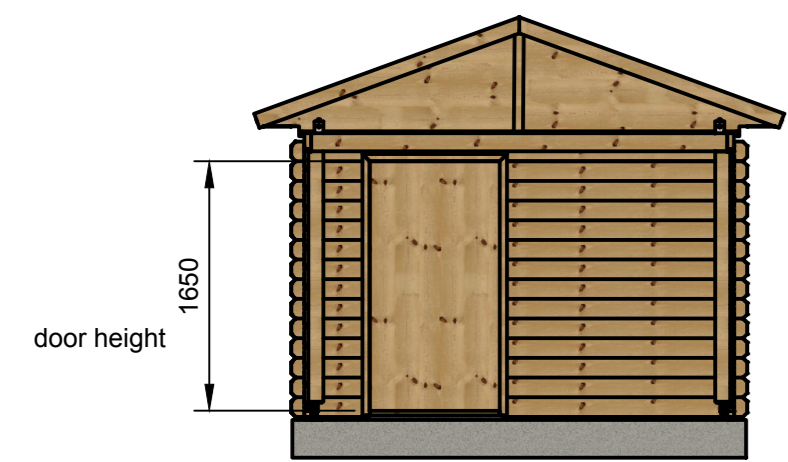

# GreenLine BIG-44

A-A (1:20)

FRONT

REAR

Dept.	Technical reference	Created by	APRIL 2021	Approved by
		Document type	ROLL-OFF BIG 44 mm	Document status
		Title	Datenblatt data sheet	DWG No.
Rev.	Date of issue	Sheet		1/1