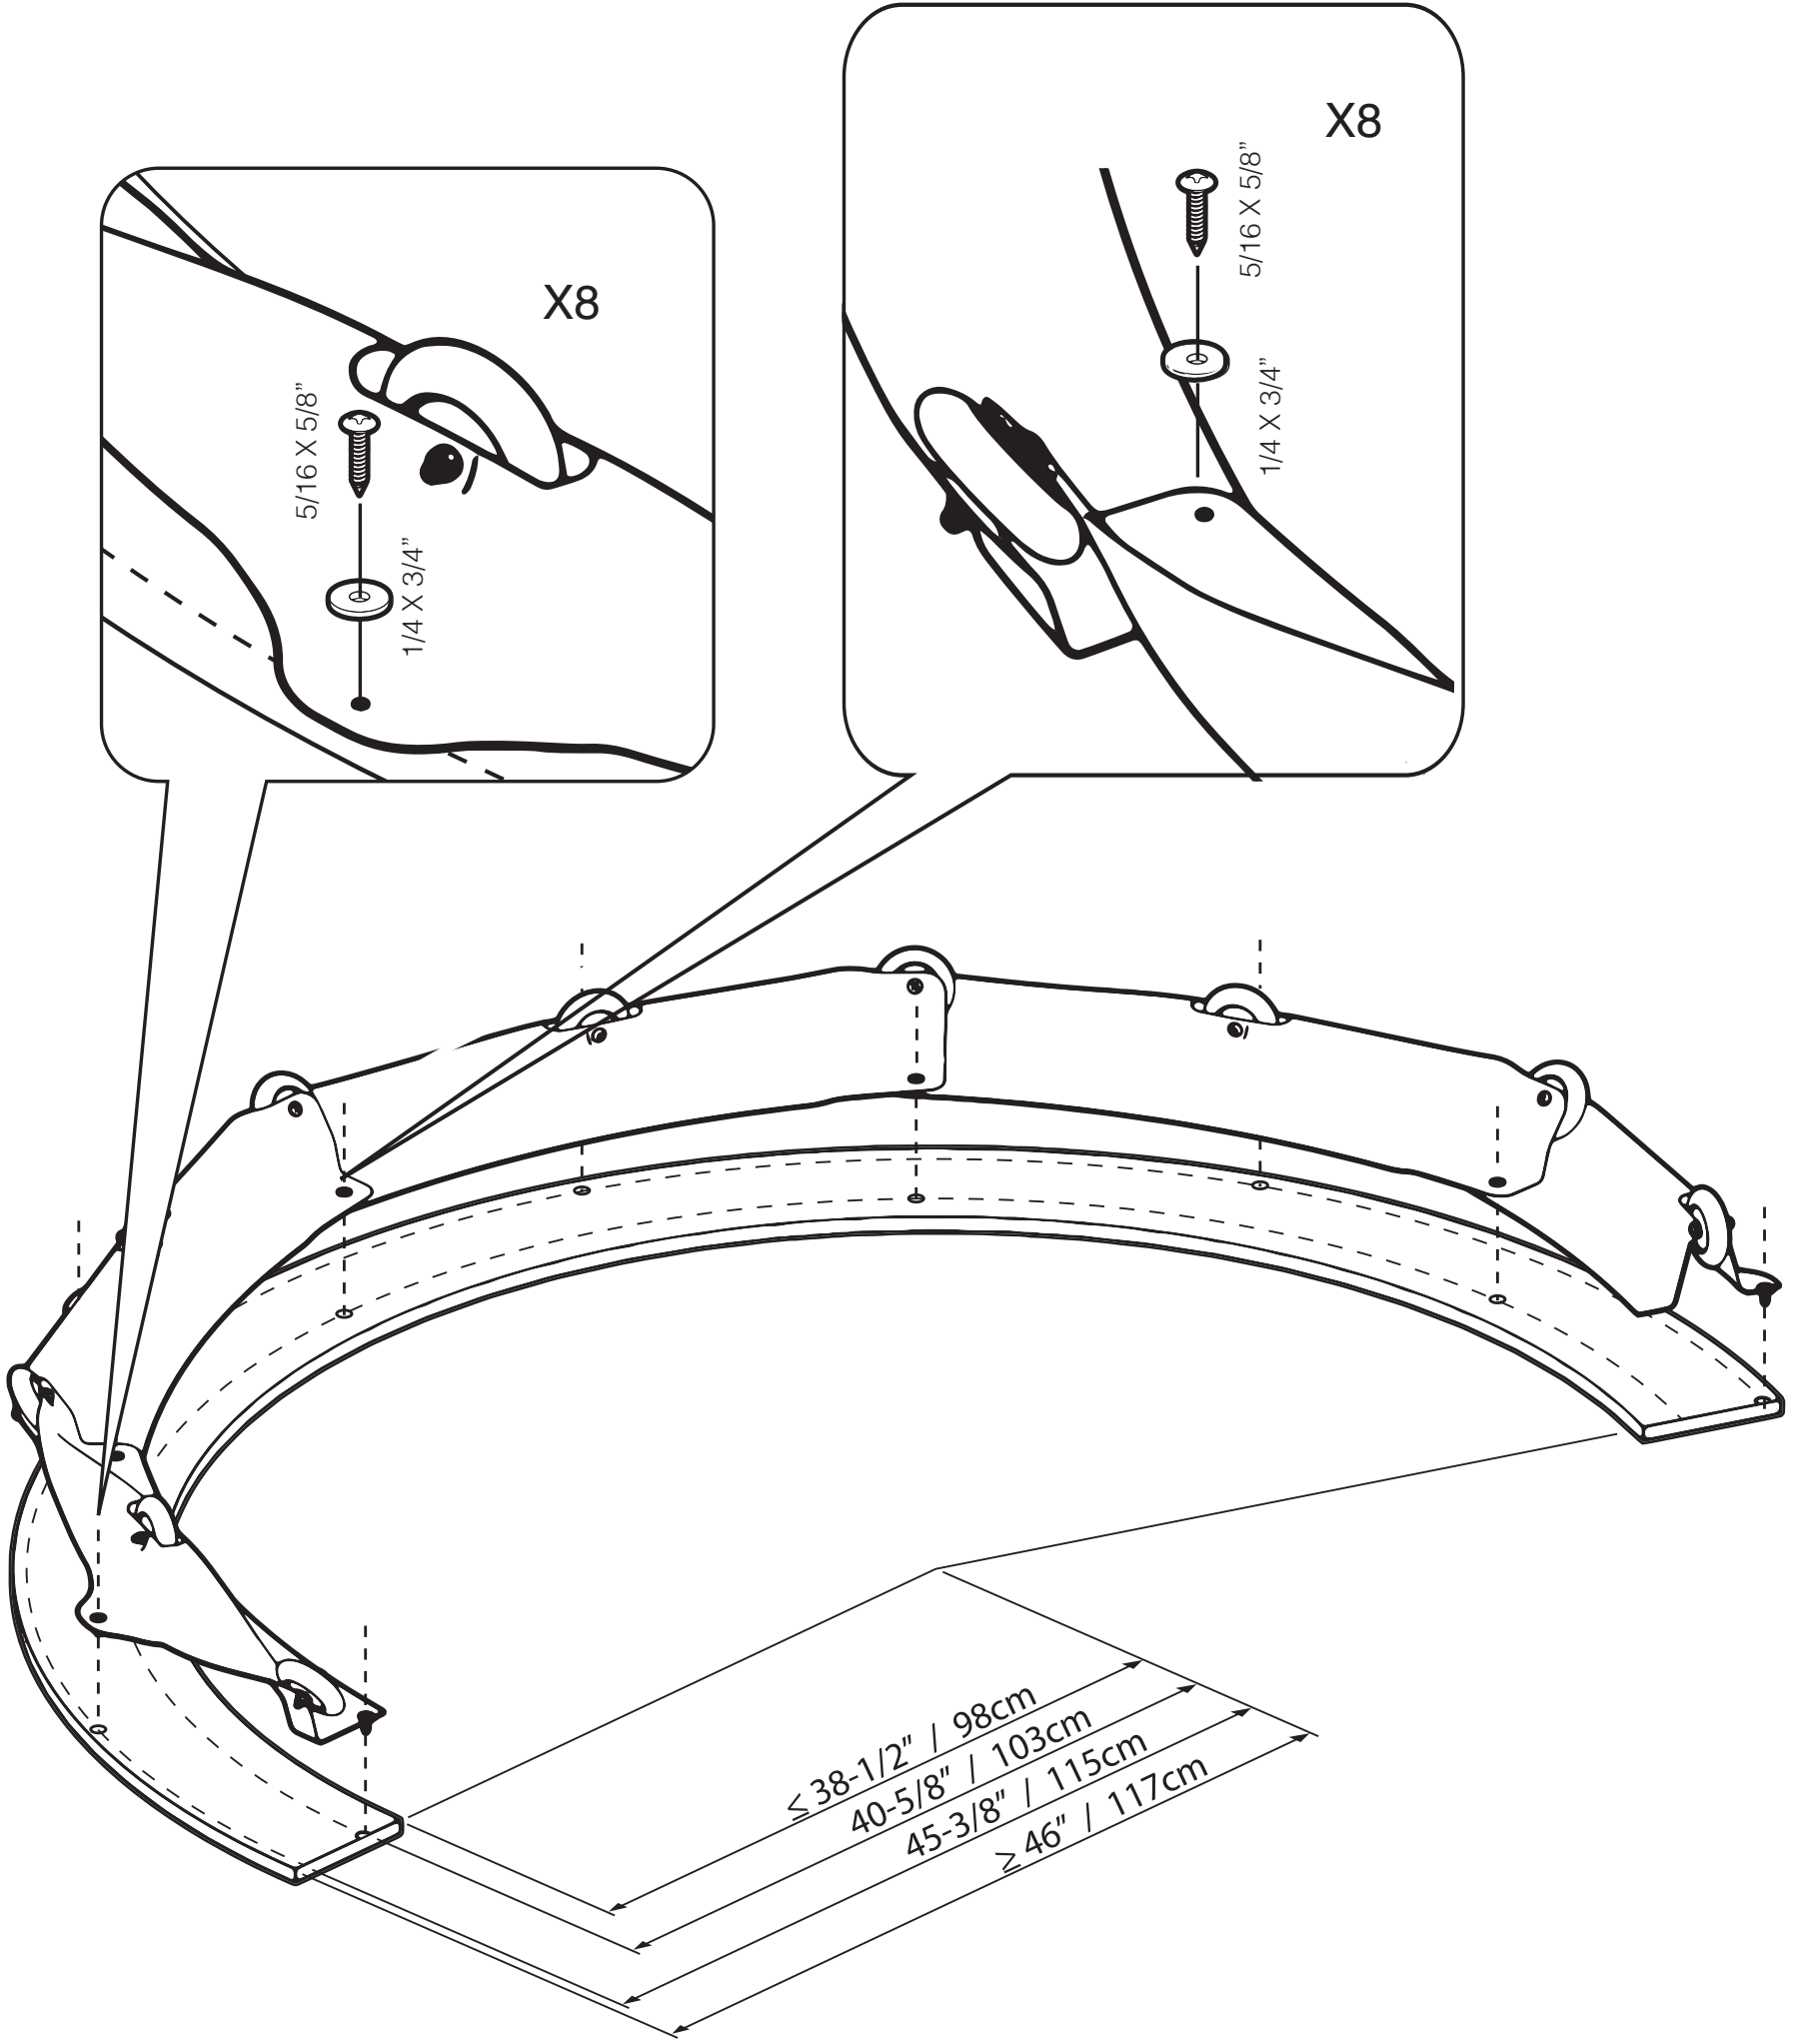

NEXDOME

2.2 M (8') DOME RING

 5/16 X 5/8"

 X16

 1/4 X 3/4"

 X16

WWW.NEXDOME.COM